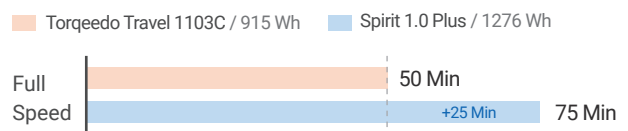

50% More Runtime

With a 1276Wh large battery, Spirit 1.0 Plus delivers 50% more runtime than Travel 1103C.

*Full speed runtime data of Torqeedo Travel 1103C is collected from Torqeedo official website.